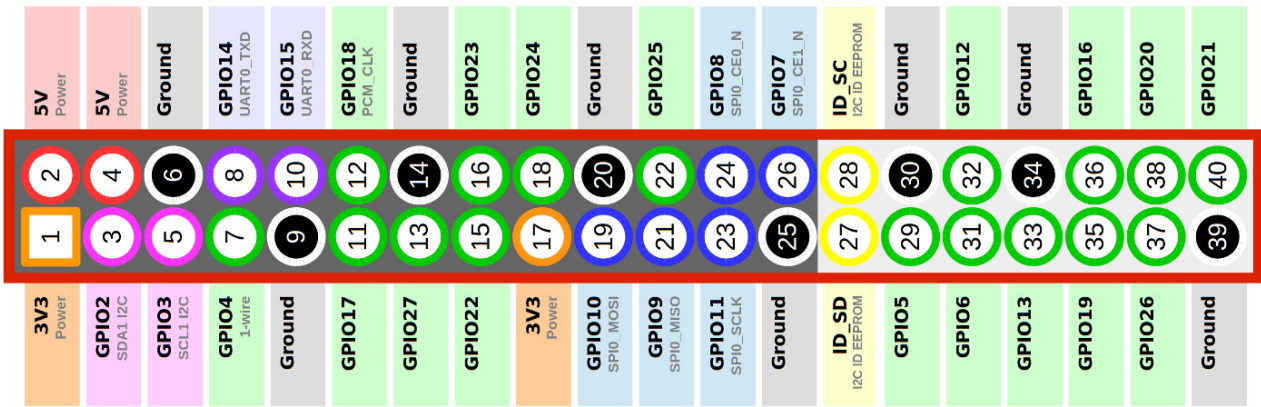

# Raspberry Pi

## Links

- Raspberry Shop finden <https://rpilocator.com/>
- 7" Display Stand <https://www.thingiverse.com/thing:1064717>

From: <https://www.drklipper.de/> - Dr. Klipper Wiki

Permanent link: [https://www.drklipper.de/doku.php?id=sbc:rasberry\\_pi:start](https://www.drklipper.de/doku.php?id=sbc:rasberry_pi:start)