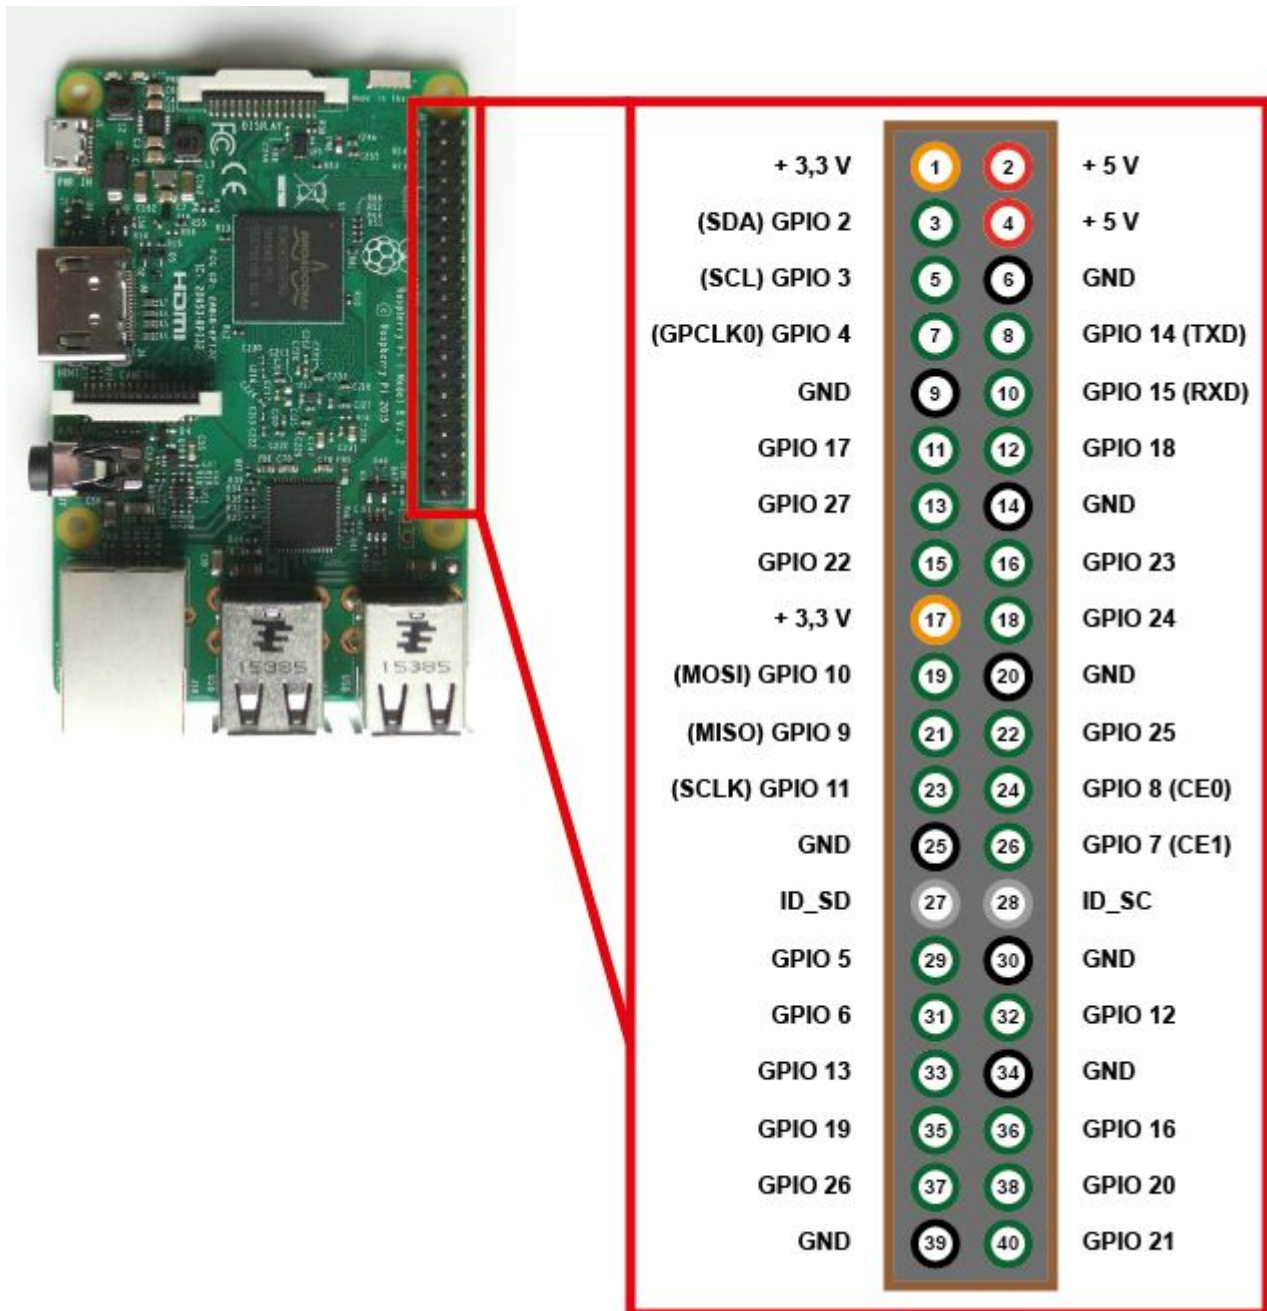

# Raspberry Pi

## Links

- Raspberry Shop finden <https://rpilocator.com/>
- 7" Display Stand <https://www.thingiverse.com/thing:1064717>

From: <https://www.drklipper.de/> - Dr. Klipper Wiki

Permanent link: [https://www.drklipper.de/doku.php?id=sbc:rasberry\\_pi:start](https://www.drklipper.de/doku.php?id=sbc:rasberry_pi:start)