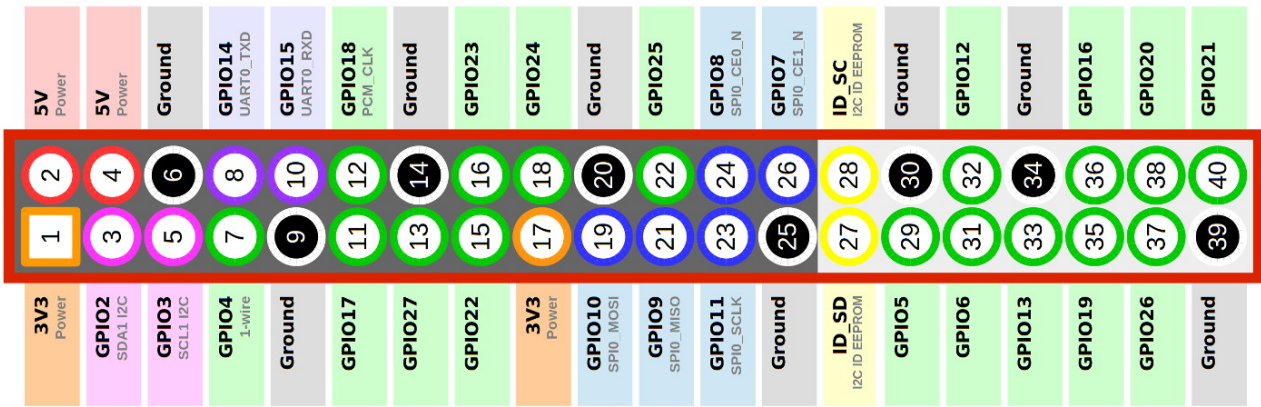

# Raspberry Pi

## Links

- Raspberry Shop finden <https://rpilocator.com/>
- 7" Display Stand <https://www.thingiverse.com/thing:1064717>

From: <https://www.drklipper.de/> - Dr. Klipper Wiki

Permanent link: [https://www.drklipper.de/doku.php?id=sbc:rasberry\\_pi:start&rev=1695866929](https://www.drklipper.de/doku.php?id=sbc:rasberry_pi:start&rev=1695866929)